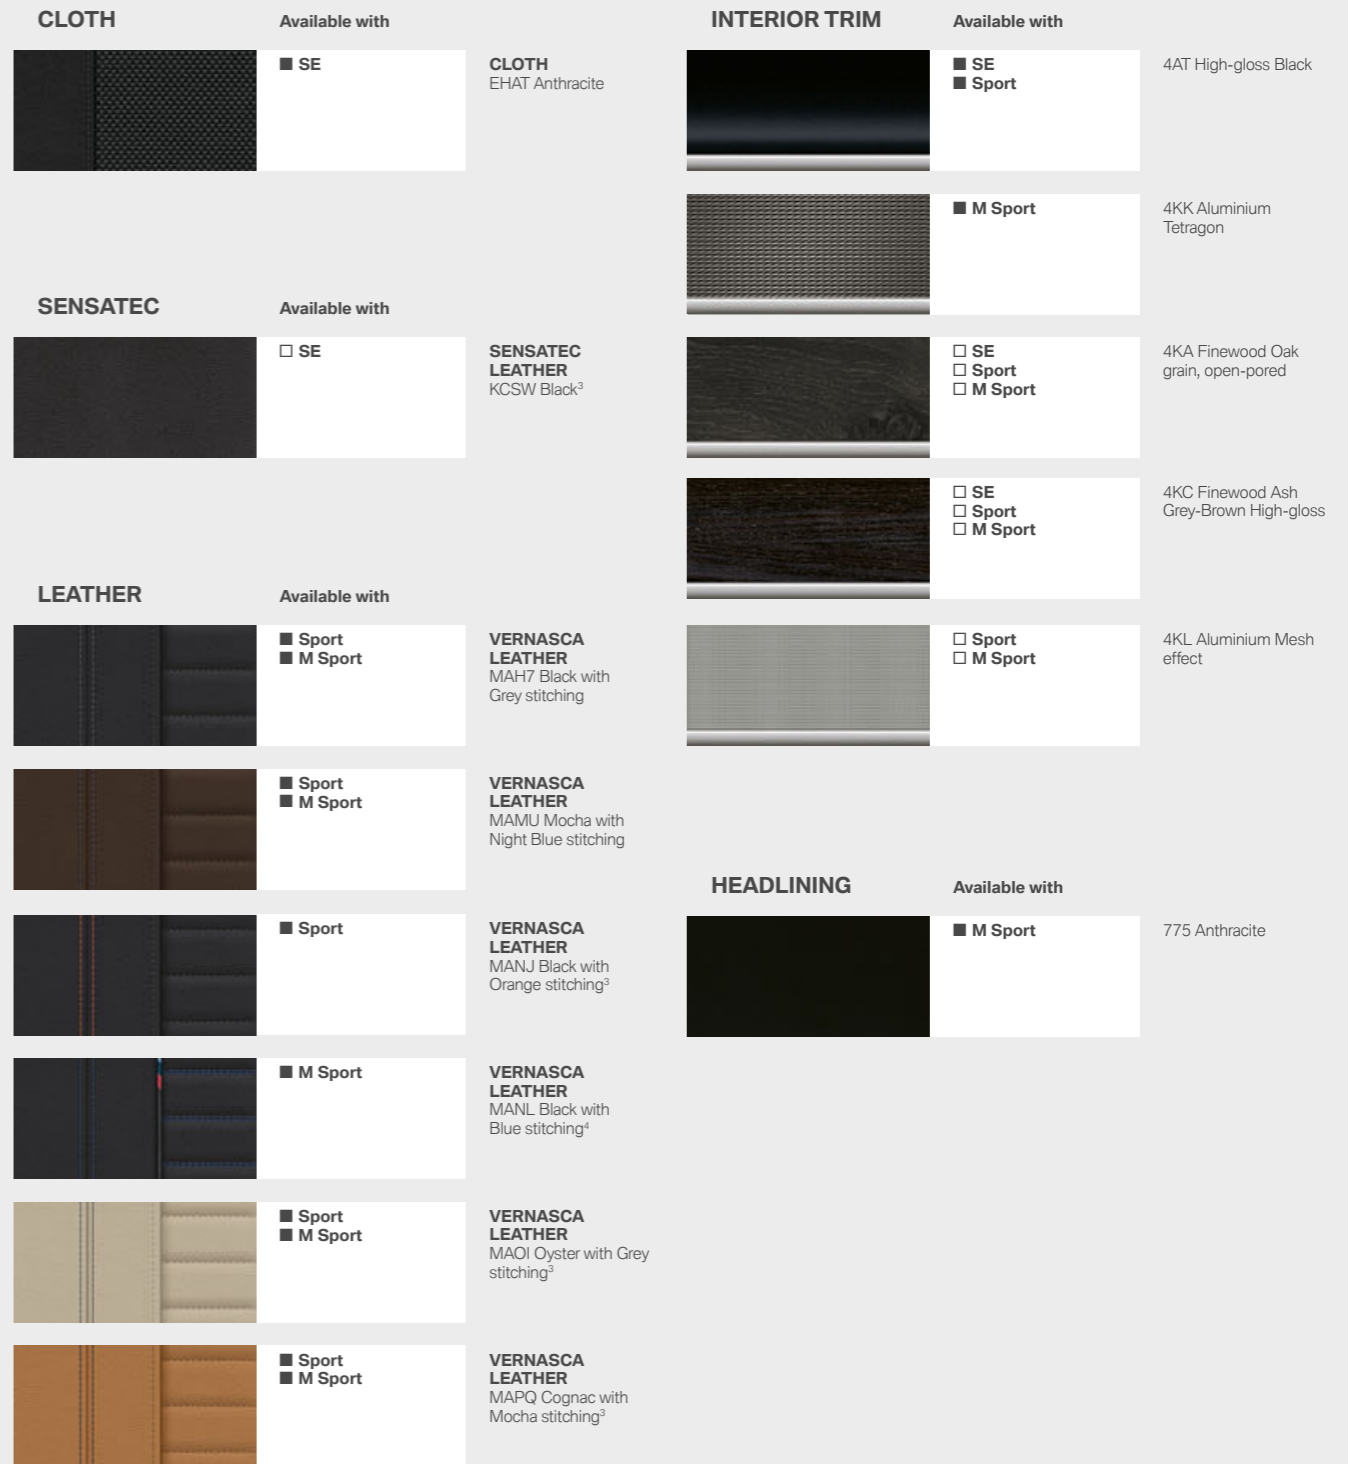

# EXTERIOR COLOURS.

Discover even more with the new BMW Brochures app. Available now, for your smartphone and tablet.

# INTERIOR COLOURS.

Equipment 20121

Standard equipment  Optional equipment

**[Colour samples]** These colour samples are intended as an initial guide to the colours and materials available for your BMW. However, experience has shown that printed versions of paint, upholstery and interior trim colours cannot in all cases faithfully reproduce the

appearance of the original colour. Please discuss your preferred colour choices with your BMW Retailer. There you can also see original samples and be assisted with any requests.

<sup>1</sup> Exclusively available for SE and Sport models.