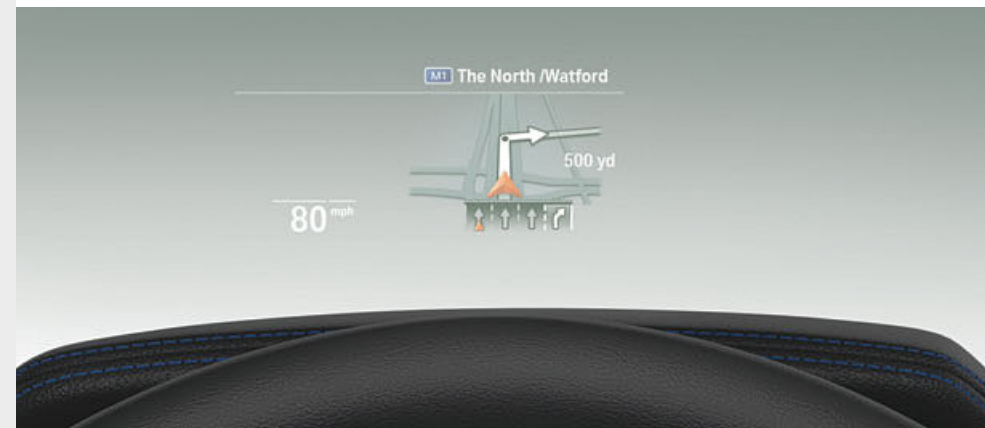

TECHNOLOGY PACKAGE.

□ Offering the latest innovations for M Sport models, the Technology package is the perfect companion on any journey. From the ability to charge your phone wirelessly, to the convenience of relevant driving information projected onto the windscreen, this package combines functionality with the latest BMW technology just for you. The Technology package comprises a Head-up Display, harman/kardon loudspeaker system, BMW Gesture Control, Enhanced Bluetooth with wireless charging and Wifi hotspot preparation.