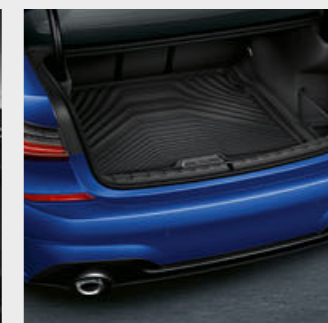

○ BMW Advanced Car Eye 2.0 is a highly sensitive full HD camera, which automatically records what is going on around the vehicle during disturbances and driving situations.

○ Anti-slip, water-resistant mat for protecting the luggage compartment from dirt and moisture. In black with stainless steel inlay matching the interior.