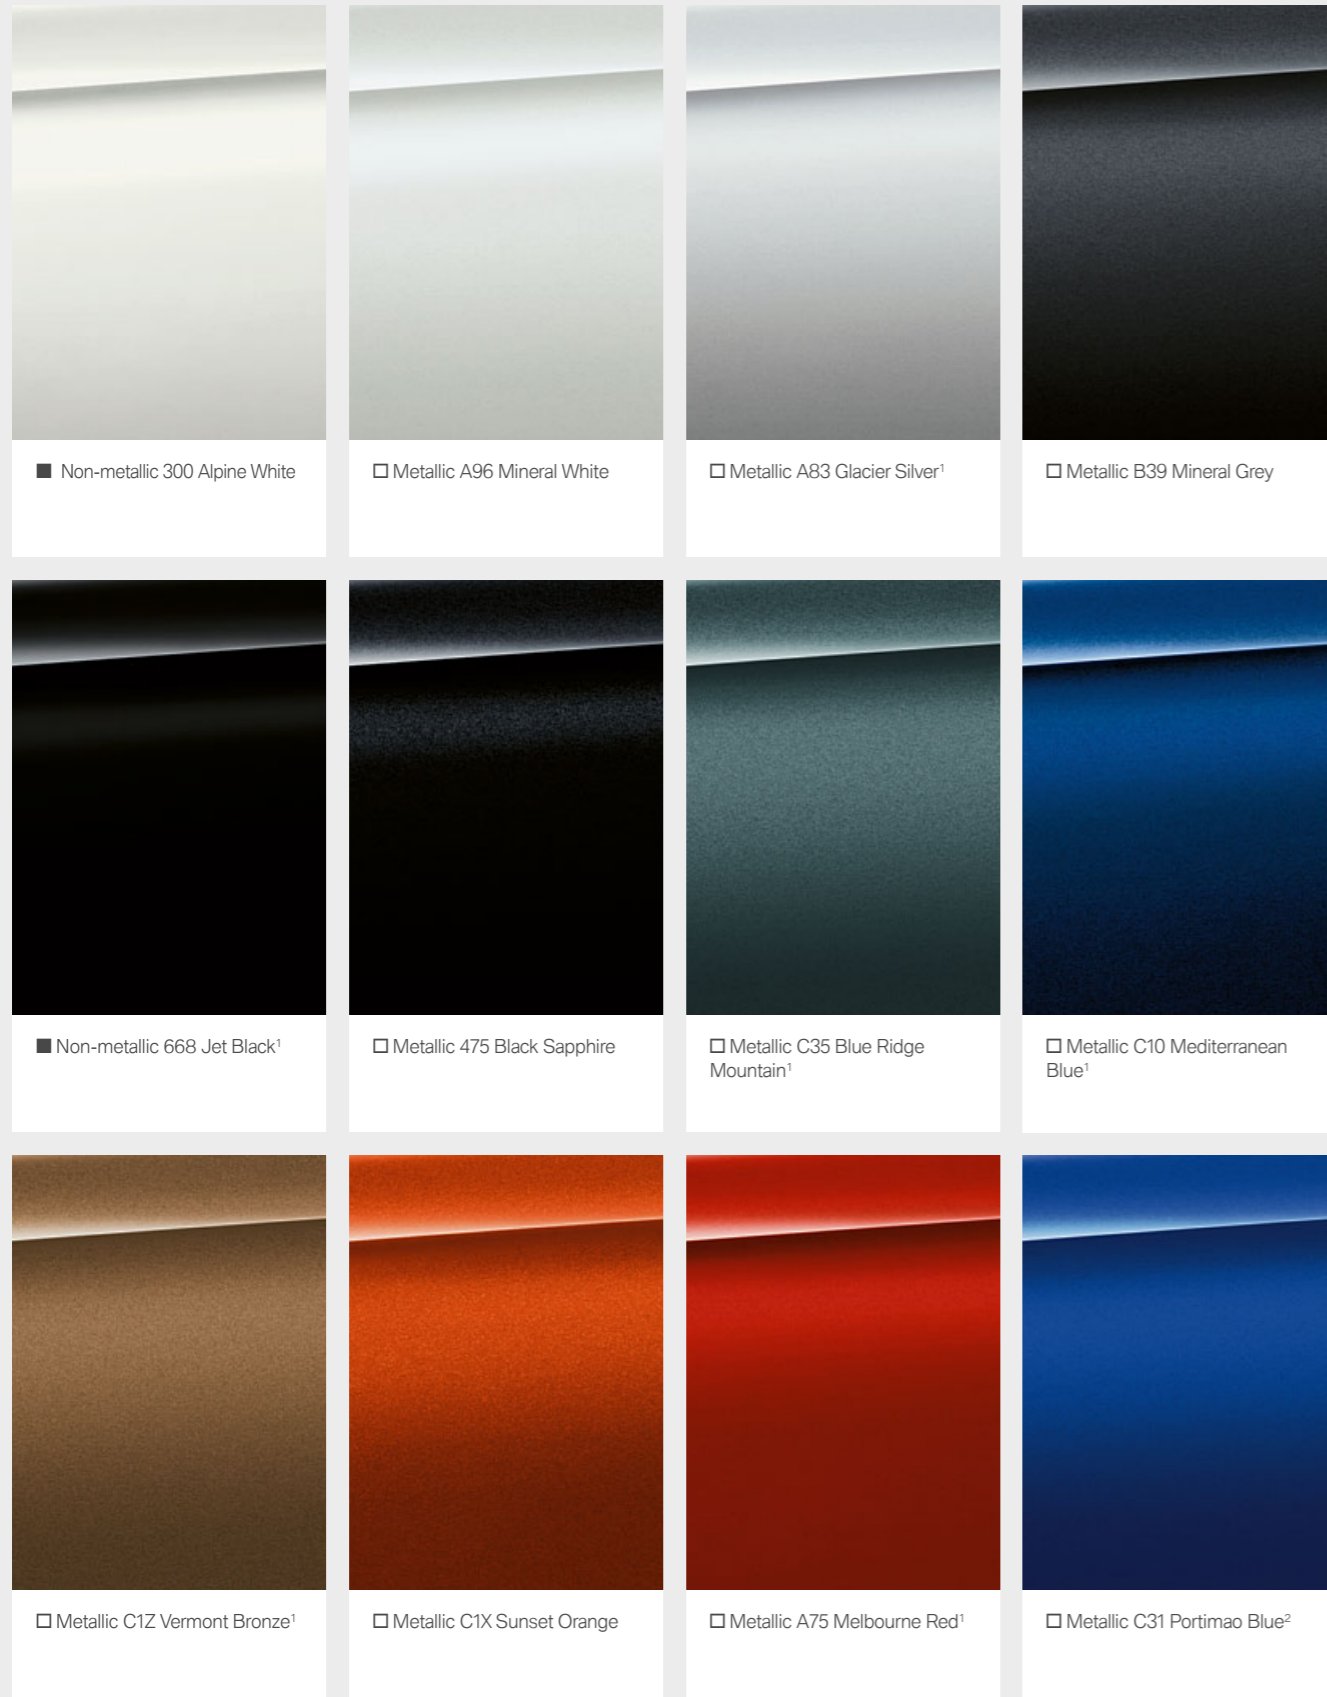

EXTERIOR COLOURS.

Discover even more with the new BMW Brochures app. Available now, for your smartphone and tablet.