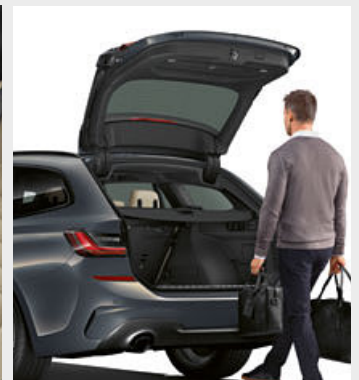

□ Contactless opening and closing of the tailgate is part of the Comfort access system. In situations where the user's hands are full, all that's necessary is a targeted motion of the foot under the rear bumper and the process is carried out conveniently and automatically. They just need to be carrying the vehicle key with them.