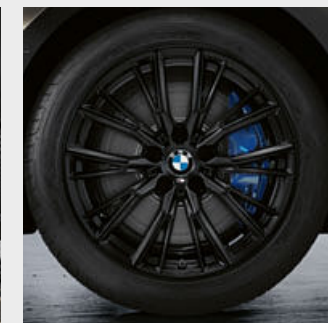

○ High-quality 18" M Performance light alloy Double-spoke style 796 M wheels in Jet Black matt. TPMS winter complete wheel with run-flat tyres.