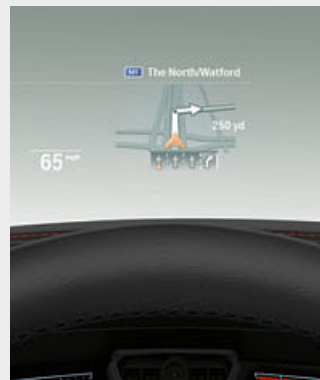

□ Enhanced Bluetooth with wireless charging² enables a wireless connection of the telephone with the vehicle as well as the technical capacity for a Wifi hotspot.

■ BMW Live Cockpit Professional features a display cluster consisting of a fully digital 12.3" instrument display and a high-resolution 10.25" Control Display as well as the BMW Operating System 7.0. Exclusively for M Sport, M Sport Plus Edition and M340i xDrive models.