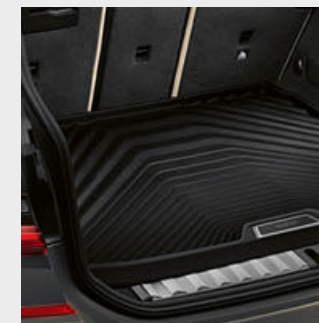

○ Anti-slip, water-resistant mat for protecting the luggage compartment from dirt and moisture. In black with stainless steel inlay matching the interior.